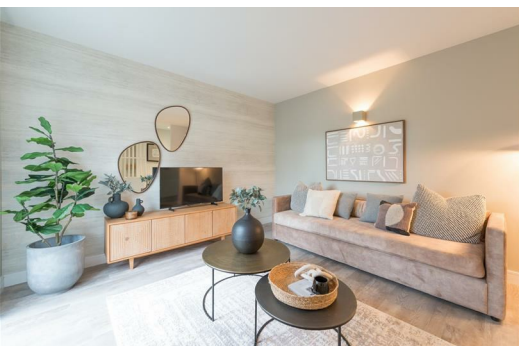

Glisk, Ellesmere Port, CH65

£1,275 PCM

Life at Glisk is all about balance, stylish, energy-efficient homes in a well-connected spot, where canal-side calm meets the buzz of Ellesmere Port. With 2, 3, and 4-bedroom homes to rent, Glisk is ideal for anyone looking to enjoy modern living on the edge of the Wirral Peninsula, just a short drive from Chester and Liverpool.

The Nine74 is more than just a three-bedroom home to rent, it's designed for modern living with open-plan spaces, smart storage, and plenty of natural light. From quiet evenings to lively gatherings, this home adapts beautifully to your lifestyle.

Downstairs, you'll find a bright, front-facing lounge that flows through to a cleverly designed W/C and utility space at the centre of the home. At the rear, a spacious kitchen and dining area opens onto the garden through full-height glass doors, ideal for entertaining or enjoying a morning coffee in the sun. VELFAC windows throughout maximise light and warmth, creating a calm and inviting atmosphere all year round.

Upstairs, the layout includes a generous main bedroom at the front, a double bedroom and a well-sized single bedroom to the rear, perfect for families, guests or a home office. A large family bathroom with both a bath and a separate shower sits at the centre of the floor, offering both style and practicality.

Each home is designed with your lifestyle in mind, flexible layouts, spacious gardens, and smart tech that make day-to-day life easier. Whether it's retail therapy at Cheshire Oaks, dinner and drinks in town, or a quiet walk along the canal, you've got everything you need right on your doorstep.